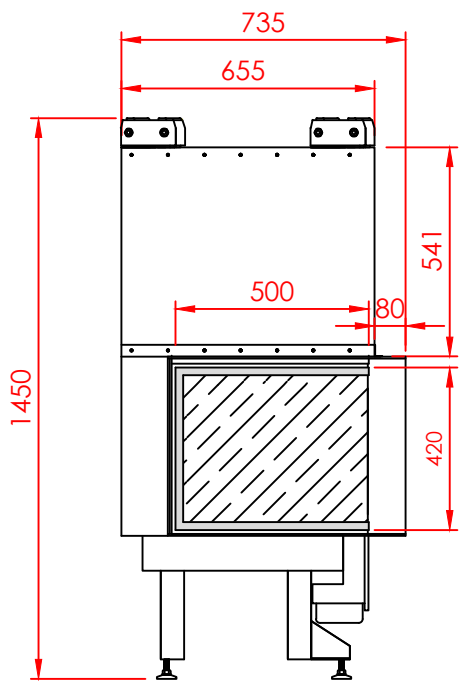

Top

Front

Side

Series:	<b>CORNER</b>
Model:	Architectural
Type:	90x42 L/R
Specials:	STD

All dimensions in mm  
 General dimension tolerances up to 7mm  
 All illustrations and drawings are protected by copyright.  
 Exploitation or publication, even of individual details,  
 only with our permission.  
 Technical changes and errors reserved.

Nea Redestos, Thermi, 57001  
 Thessaloniki GREECE  
 t: +30 2310 461386 f: +30 2310 461493  
 e: info@regal.com.gr  
 www.tzakiaregal.gr | www.regal.com.gr

Series:	<b>CORNER</b>
Model:	Architectural
Type:	90x42 L/R
Specials:	AERO
<p>All dimensions in mm            General dimension tolerances up to 7mm            All illustrations and drawings are protected by copyright.            Exploitation or publication, even of individual details,            only with our permission.            Technical changes and errors reserved.</p>	
	
<p>Nea Redestos, Thermi, 57001            Thessaloniki GREECE            t: +30 2310 461386 f: +30 2310 461493            e: info@regal.com.gr            www.tzakiaregal.gr   www.regal.com.gr</p>	