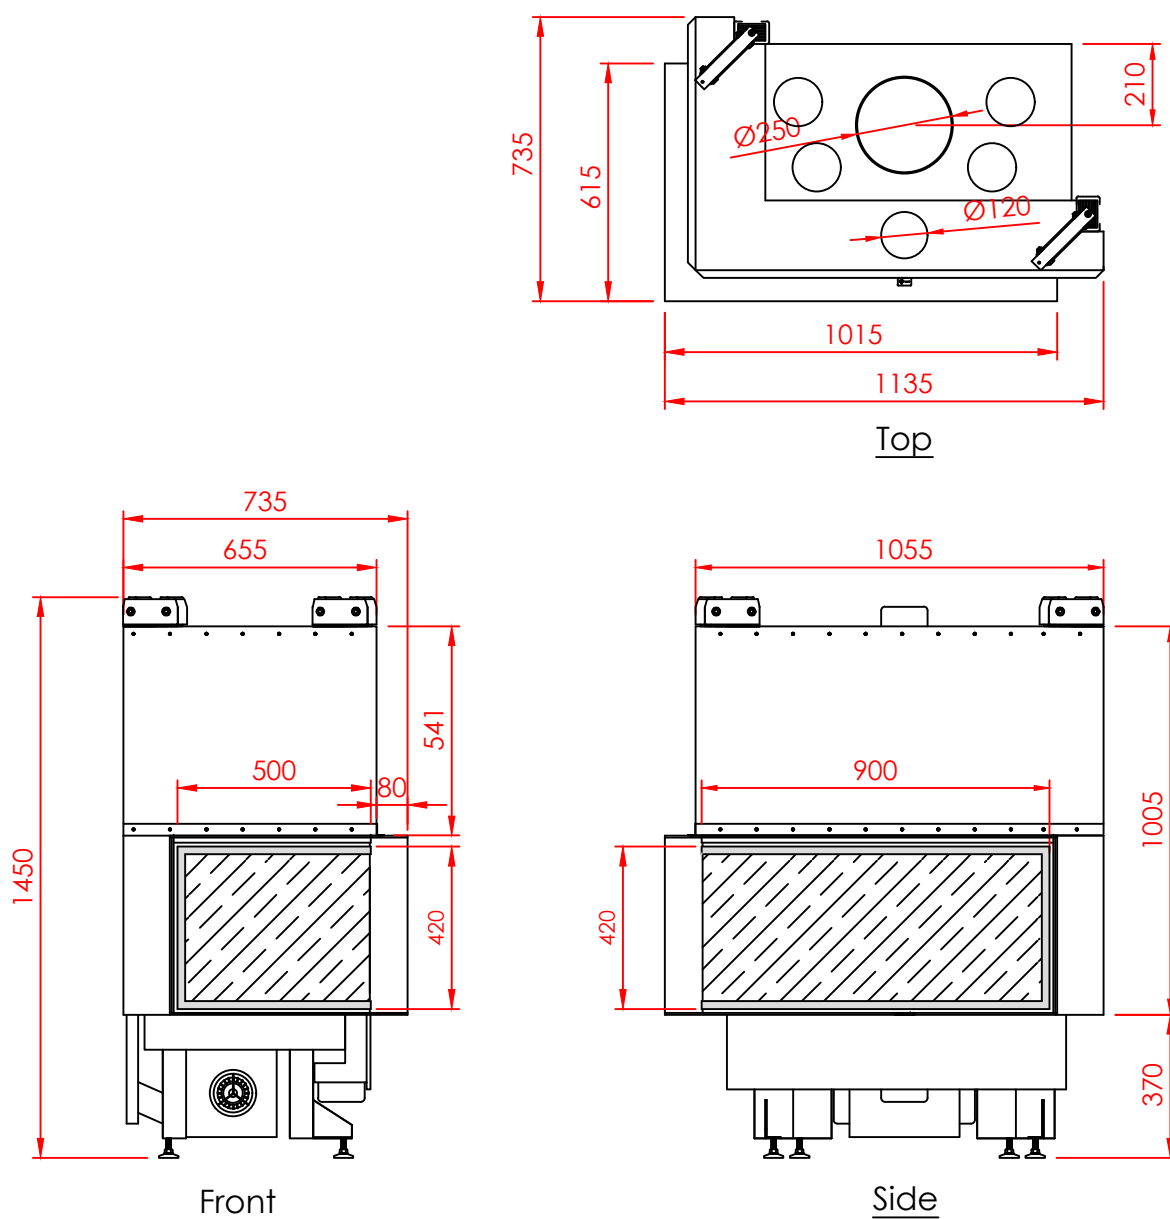

Top

Front

Side

Series:	<b>CORNER</b>
Model:	Architectural
Type:	90x42 L/R
Specials:	STD

All dimensions in mm  
 General dimension tolerances up to 7mm  
 All illustrations and drawings are protected by copyright.  
 Exploitation or publication, even of individual details,  
 only with our permission.  
 Technical changes and errors reserved.

Nea Redestos, Thermi, 57001  
 Thessaloniki GREECE  
 t: +30 2310 461386 f: +30 2310 461493  
 e: info@regal.com.gr  
 www.tzakiaregal.gr | www.regal.com.gr

Series:	<b>CORNER</b>
Model:	Architectural
Type:	90x42 L/R
Specials:	AERO
<p>All dimensions in mm            General dimension tolerances up to 7mm            All illustrations and drawings are protected by copyright.            Exploitation or publication, even of individual details,            only with our permission.            Technical changes and errors reserved.</p>	
	
<p>Nea Redestos, Thermi, 57001            Thessaloniki GREECE            t: +30 2310 461386 f: +30 2310 461493            e: info@regal.com.gr            www.tzakiaregal.gr   www.regal.com.gr</p>	