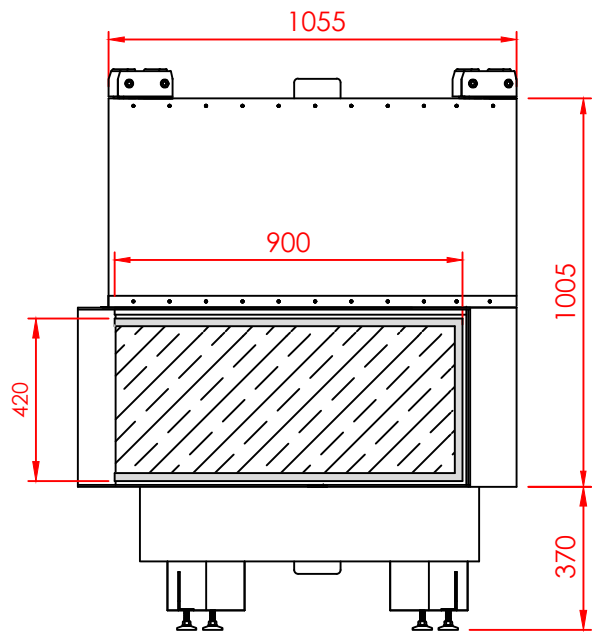

Top

Front

Side

Series:	<b>CORNER</b>
Model:	Architectural
Type:	90x42 L/R
Specials:	STD

All dimensions in mm  
 General dimension tolerances up to 7mm  
 All illustrations and drawings are protected by copyright.  
 Exploitation or publication, even of individual details,  
 only with our permission.  
 Technical changes and errors reserved.

Nea Redestos, Thermi, 57001  
 Thessaloniki GREECE  
 t: +30 2310 461386 f: +30 2310 461493  
 e: info@regal.com.gr  
 www.tzakiaregal.gr | www.regal.com.gr

Series:	<b>CORNER</b>
Model:	Architectural
Type:	90x42 L/R
Specials:	AERO
<p>All dimensions in mm            General dimension tolerances up to 7mm            All illustrations and drawings are protected by copyright.            Exploitation or publication, even of individual details,            only with our permission.            Technical changes and errors reserved.</p>	
	
<p>Nea Redestos, Thermi, 57001            Thessaloniki GREECE            t: +30 2310 461386 f: +30 2310 461493            e: info@regal.com.gr            www.tzakiaregal.gr   www.regal.com.gr</p>	